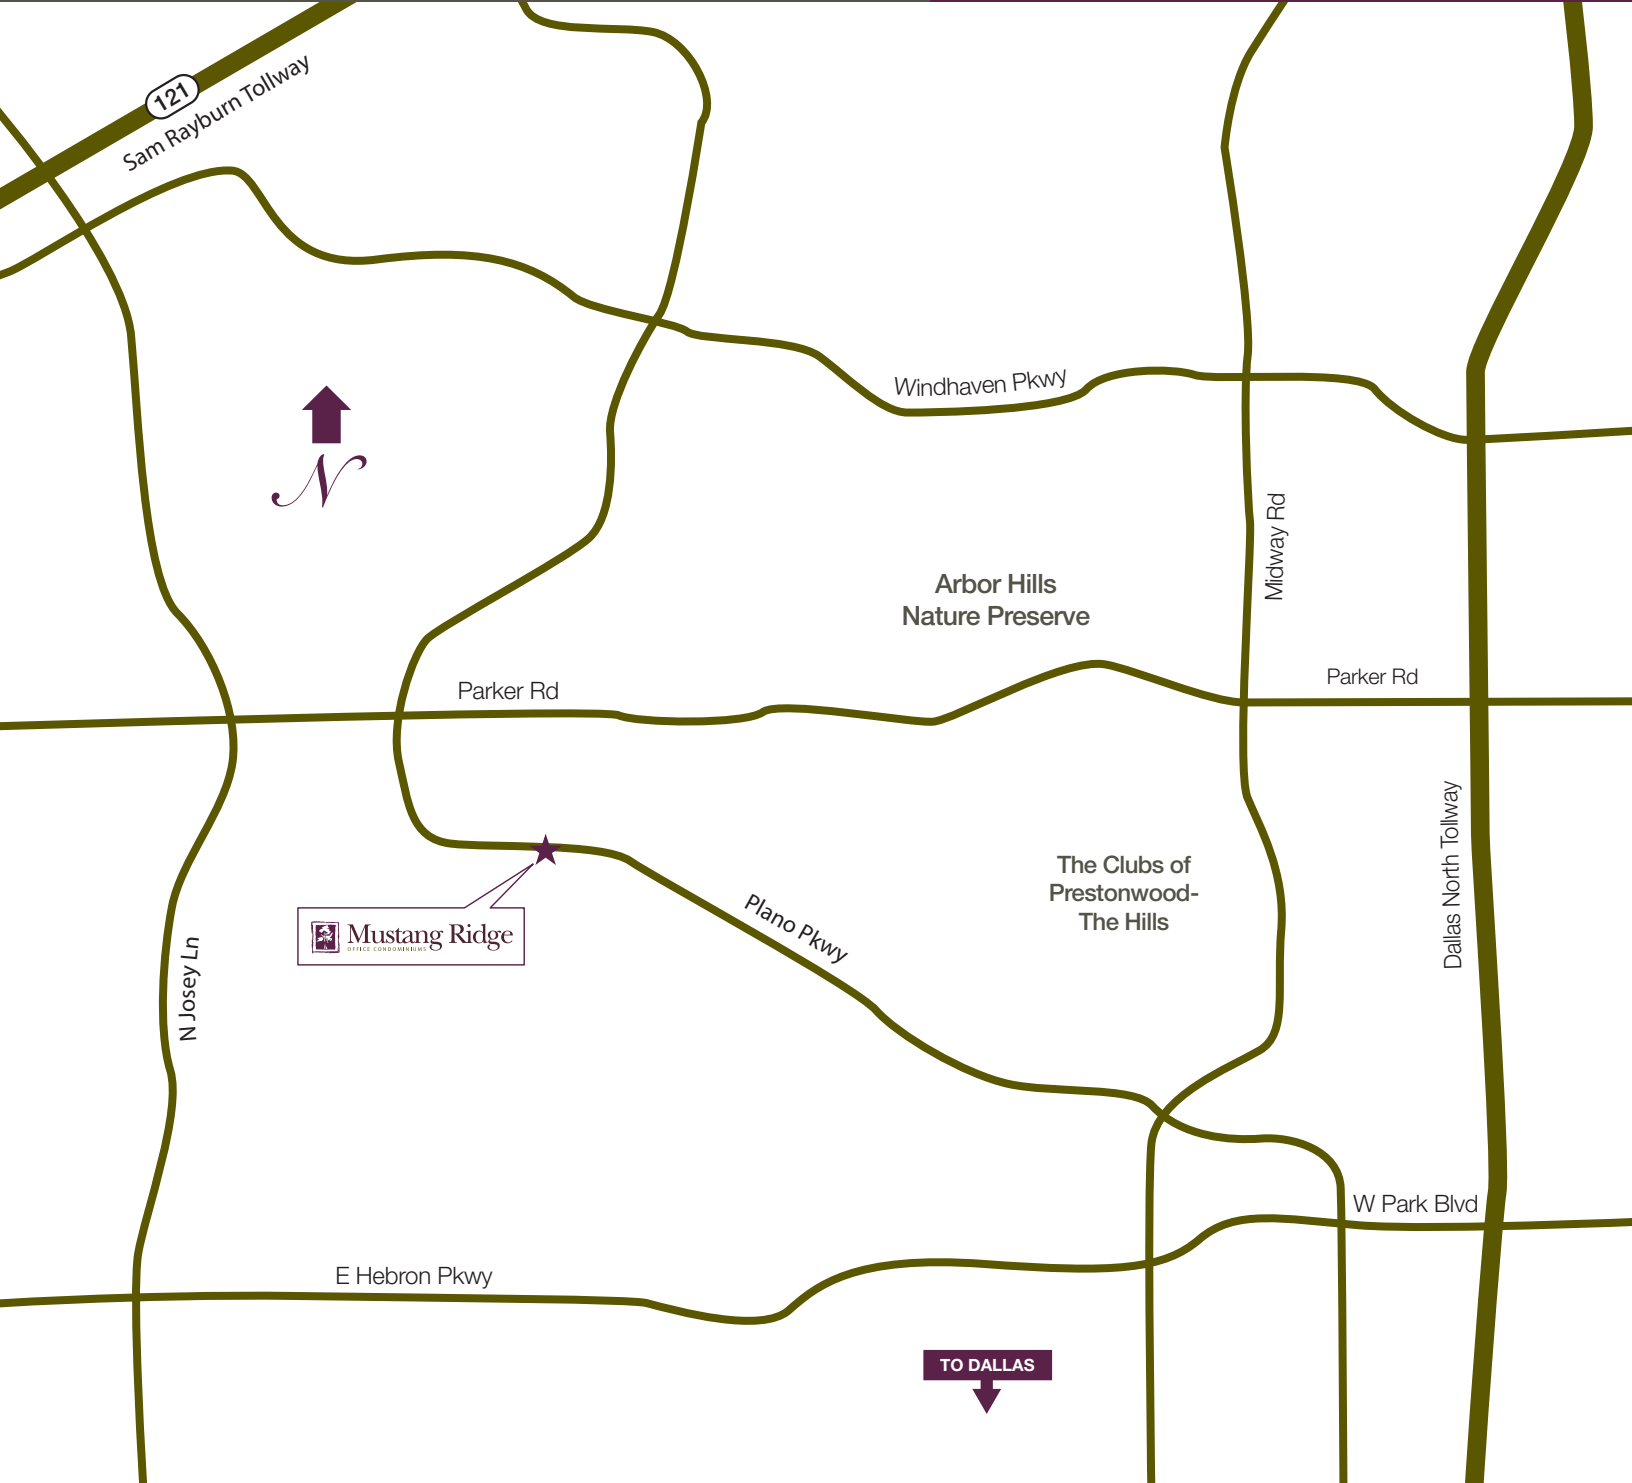

Mustang Ridge

OFFICE CONDOMINIUMS

Carrollton, Texas

Prime Real Estate in Carrollton, Texas

SHBDevelopment.com

Site Address: 4425 Plano Parkway
Carrollton, Tx 75010

SHB Development, LLC
214.973.9111

Mustang Ridge