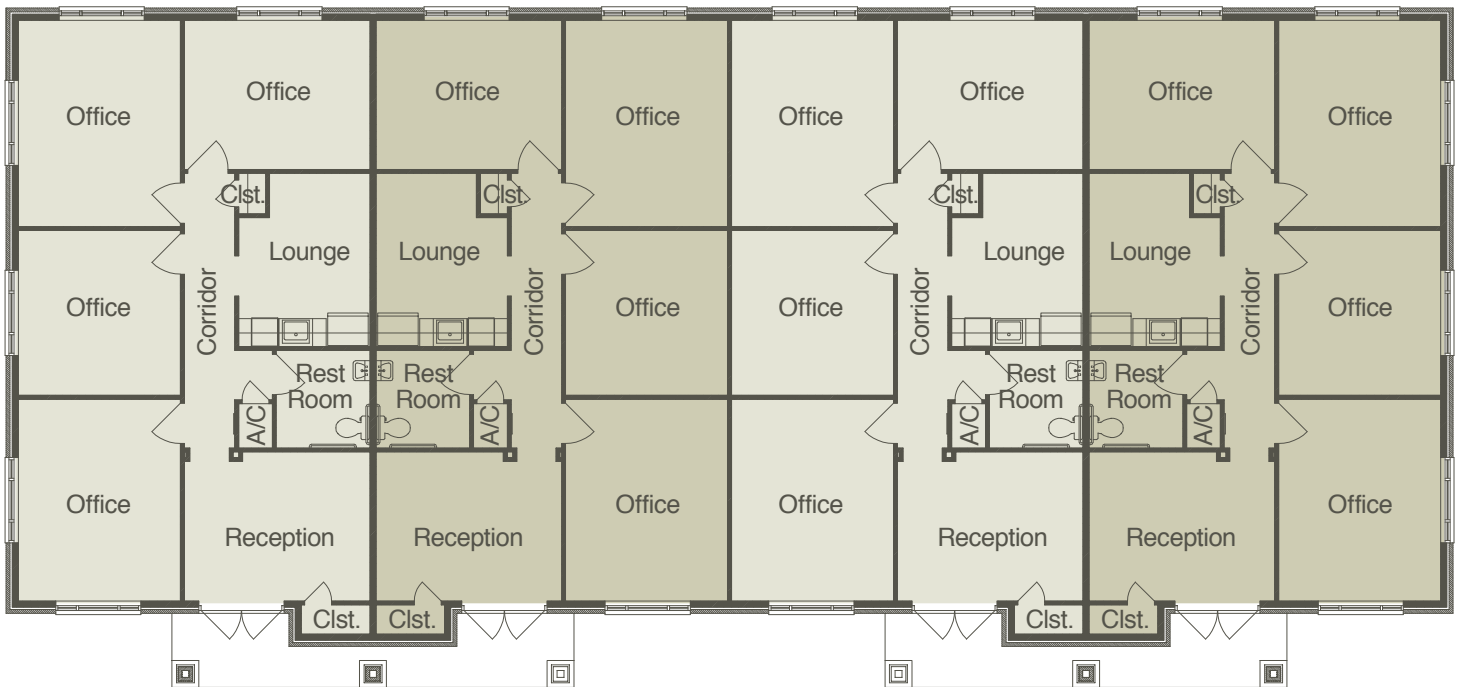

# Bethany Ridge

OFFICE PARK

*Prime Real Estate in Allen, Texas*

Offices can be re-configured to create a conference room, work station or larger storage areas.

## 4-Unit Floor Plan

Offices are efficiently designed and can be expanded to create larger units.  
Choose from 1,200 square feet up to 4,900 square feet.