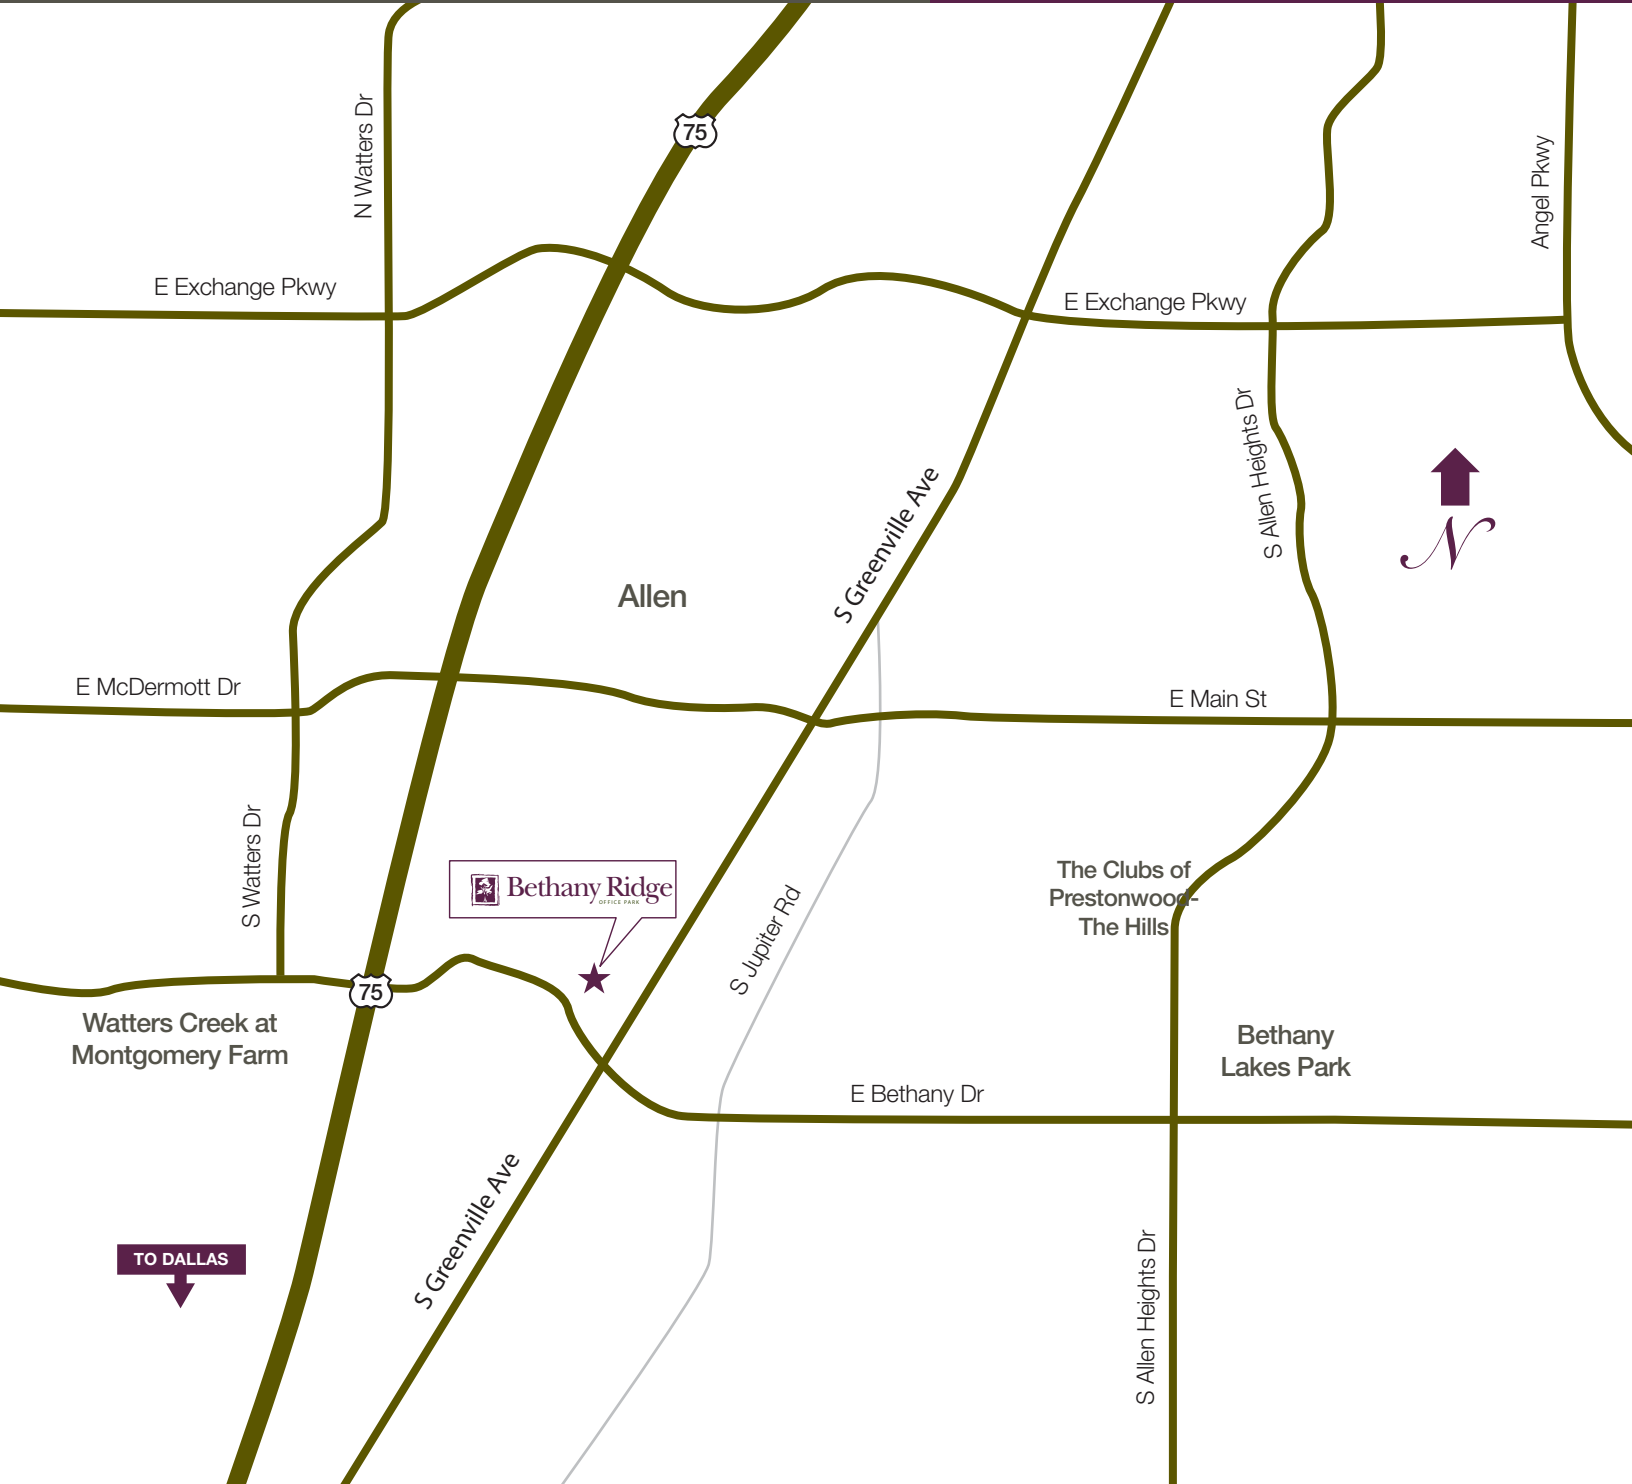

# Bethany Ridge

OFFICE PARK

*Prime Real Estate in Allen, Texas*

[SHBDevelopment.com](http://SHBDevelopment.com)

Site Address: 333 E Bethany Drive  
Allen, Tx 75002

SHB Development, LLC  
214.973.9111