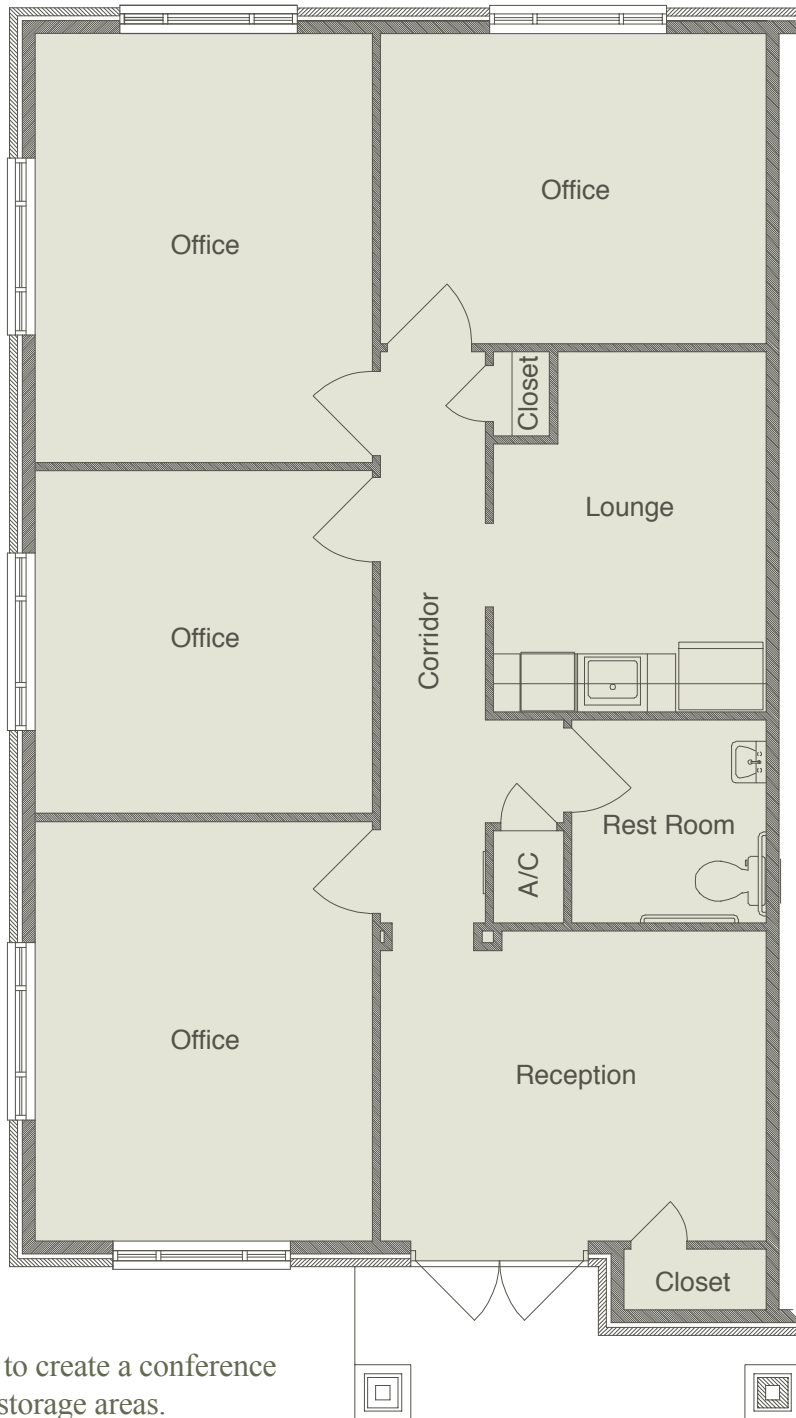

# Bethany Ridge

OFFICE PARK

*Prime Real Estate in Allen, Texas*

Offices can be re-configured to create a conference room, work station or larger storage areas.

## 4-Unit Floor Plan

Offices are efficiently designed and can be expanded to create larger units.  
Choose from 1,200 square feet up to 4,900 square feet.